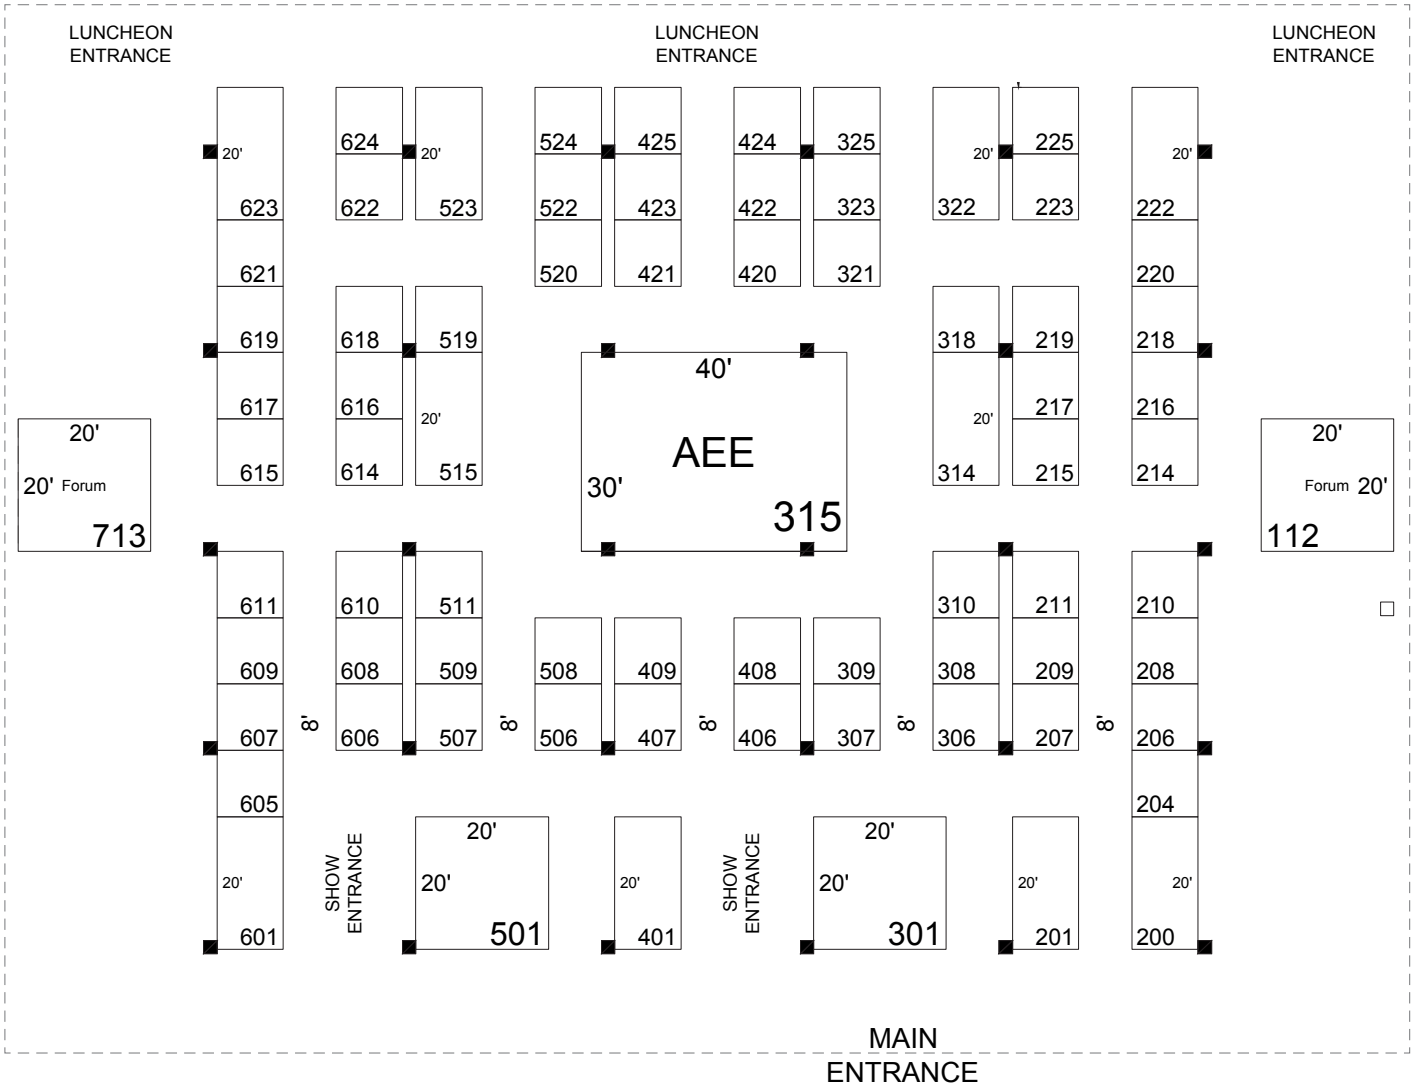

East

2023 EXPO Floor Plan

Boston, MA
June 7-8, 2023

Hynes Convention Center
aeeeast.org

Move In
Tues. 06/06/2023 (8am-5pm)

Expo Open
Wed. 06/08/2023 (10am-4pm)
Thurs. 06/08/2023 (10am-2pm)

Move Out
Thurs. 06/08/2023 (2-7pm)

Update 03/21/2022 *Floor plan subject to change without notice.

More Info.

Diane McCullum | diane@aecenter.org | 205-222-1634

West

2023 EXPO Floor Plan

Long Beach, CA
 March 29-30, 2023
 Long Beach Convention Center
aee-west.org

Move In
 Tues. 03/28/2023 (8am-5pm)

Expo Open
 Wed. 03/29/2023 (10am-4pm)
 Thurs. 03/30/2023 (10am-2pm)

Move Out
 Thurs. 03/30/2023 (2-7pm)

Update 03/21/2022 *Floor plan subject to change without notice.