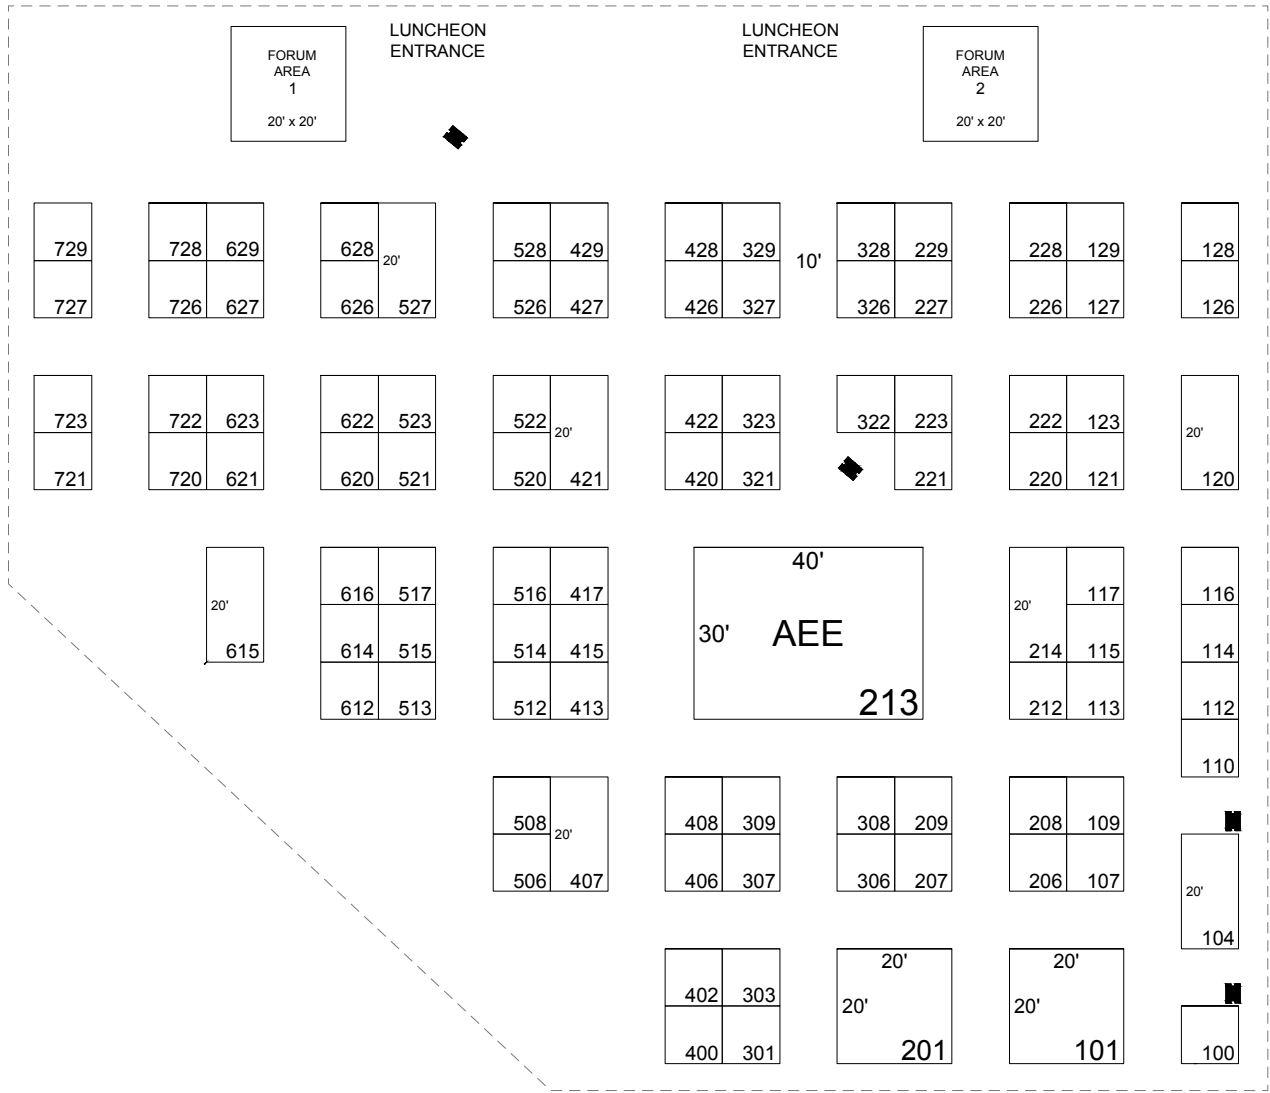

Update 03/21/2022 *Floor plan subject to change without notice.

More Info.

Diane McCullum | diane@aecenter.org | 205-222-1634

West

2023 EXPO Floor Plan

Long Beach, CA
 March 29-30, 2023
 Long Beach Convention Center
aee-west.org

Move In
 Tues. 03/28/2023 (8am-5pm)

Expo Open
 Wed. 03/29/2023 (10am-4pm)
 Thurs. 03/30/2023 (10am-2pm)

Move Out
 Thurs. 03/30/2023 (2-7pm)

Update 03/21/2022 *Floor plan subject to change without notice.